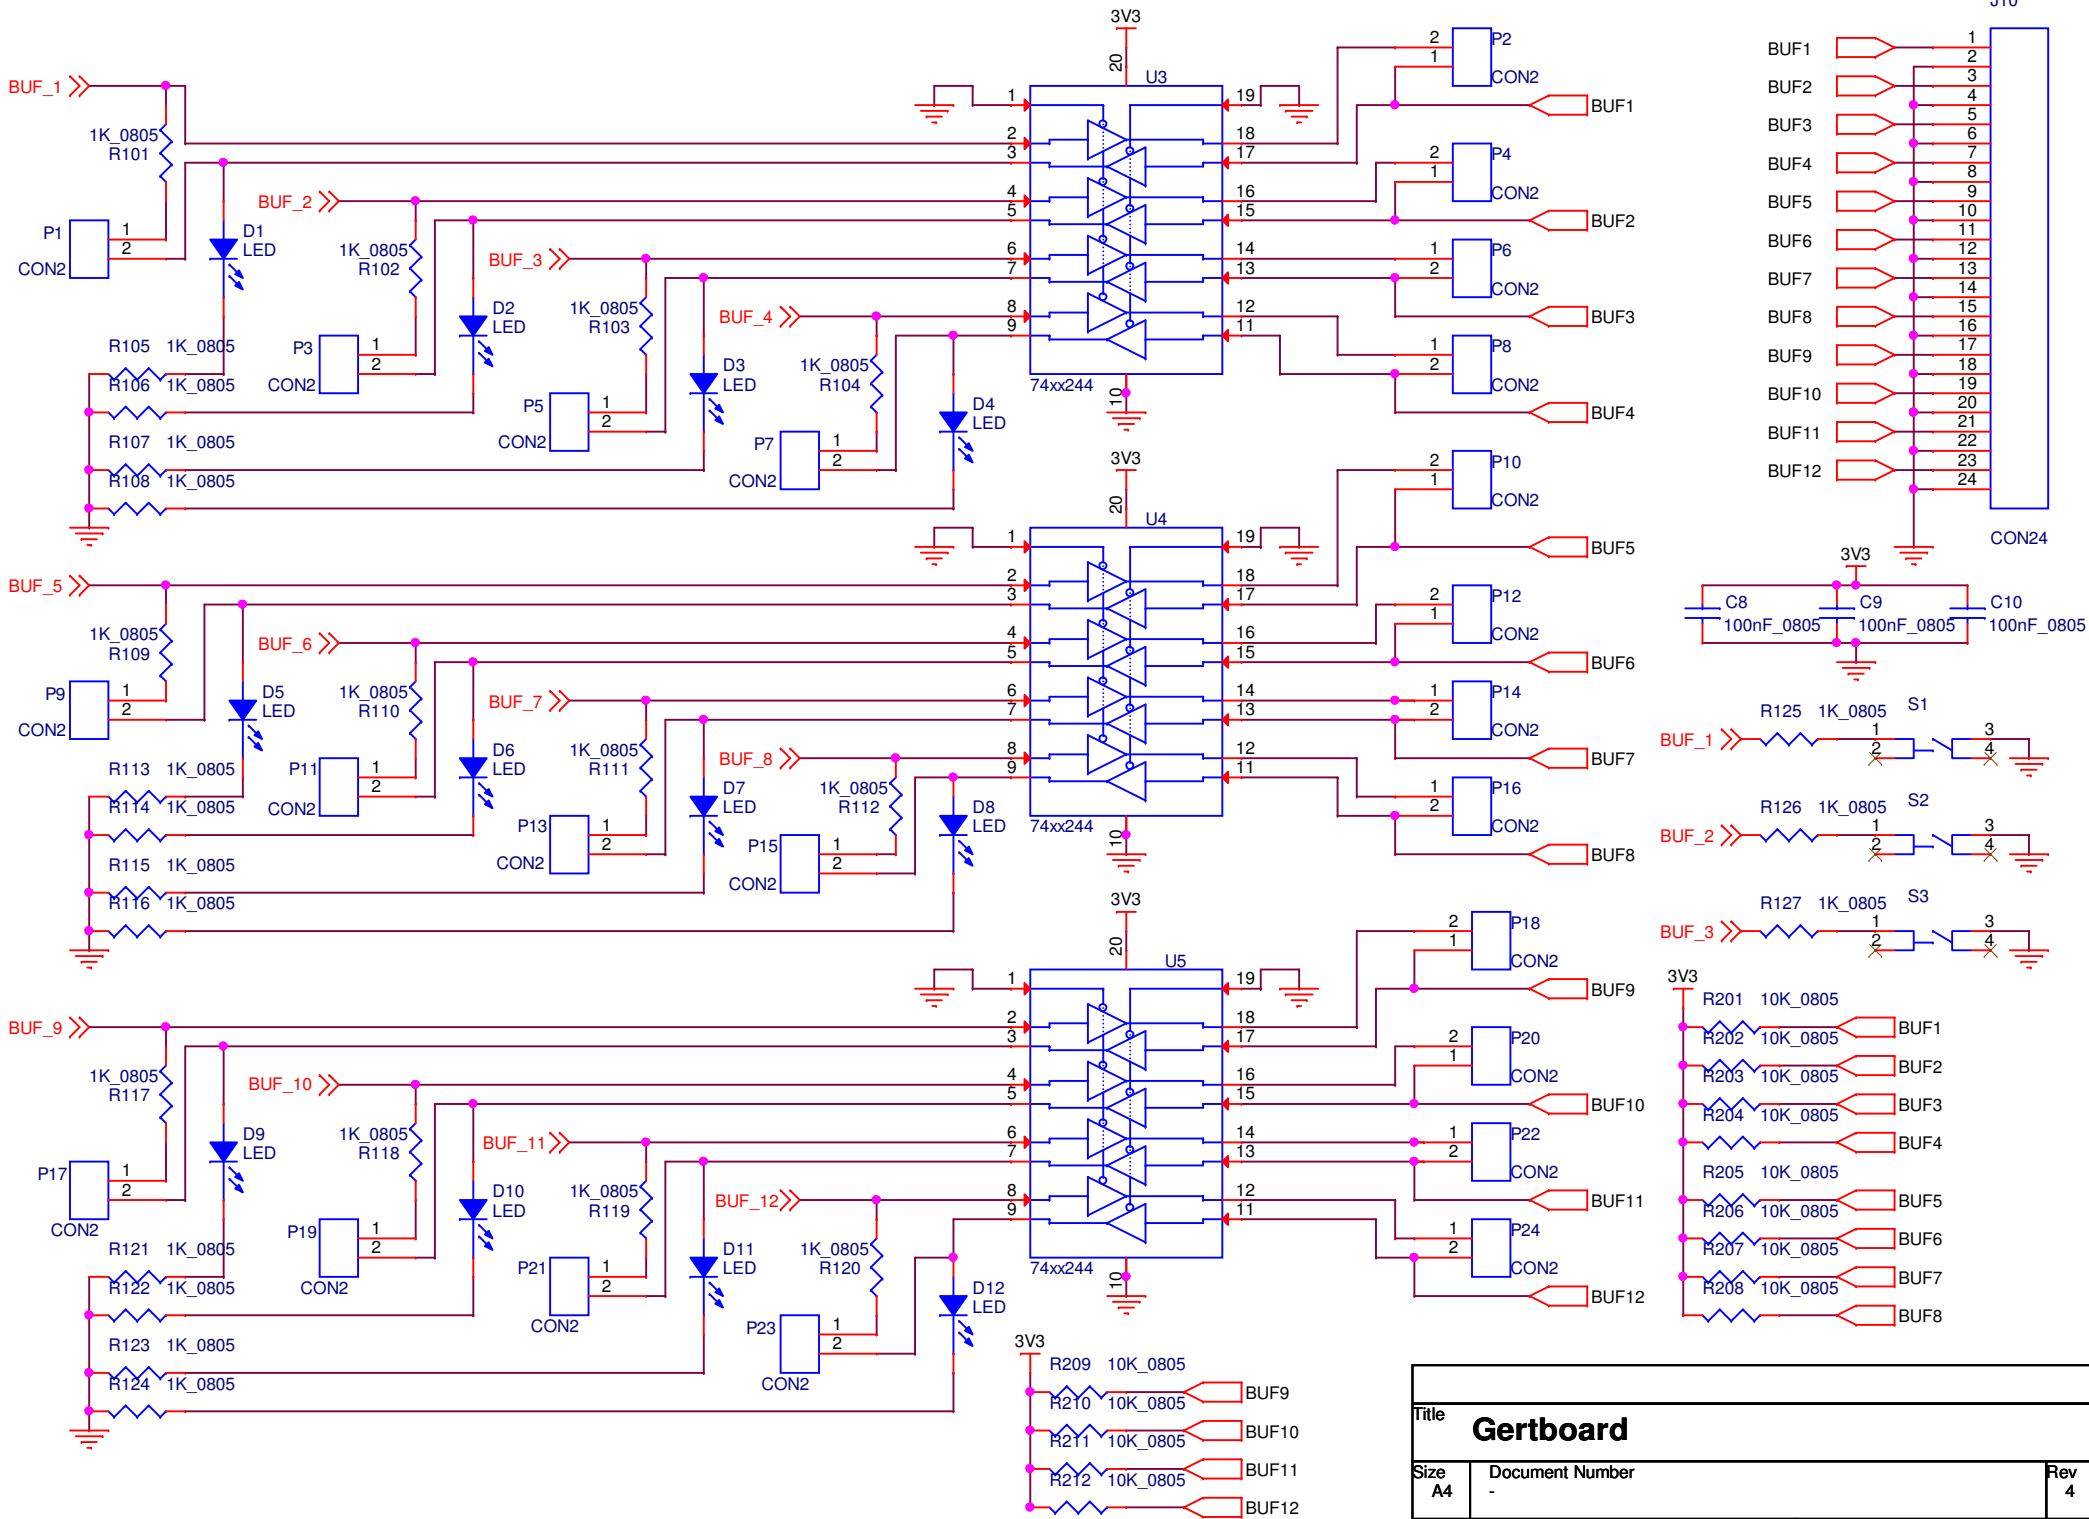

Title		
Gertboard		
Size	Document Number	Rev
A4	-	4
Date:		Sheet 2 of 6