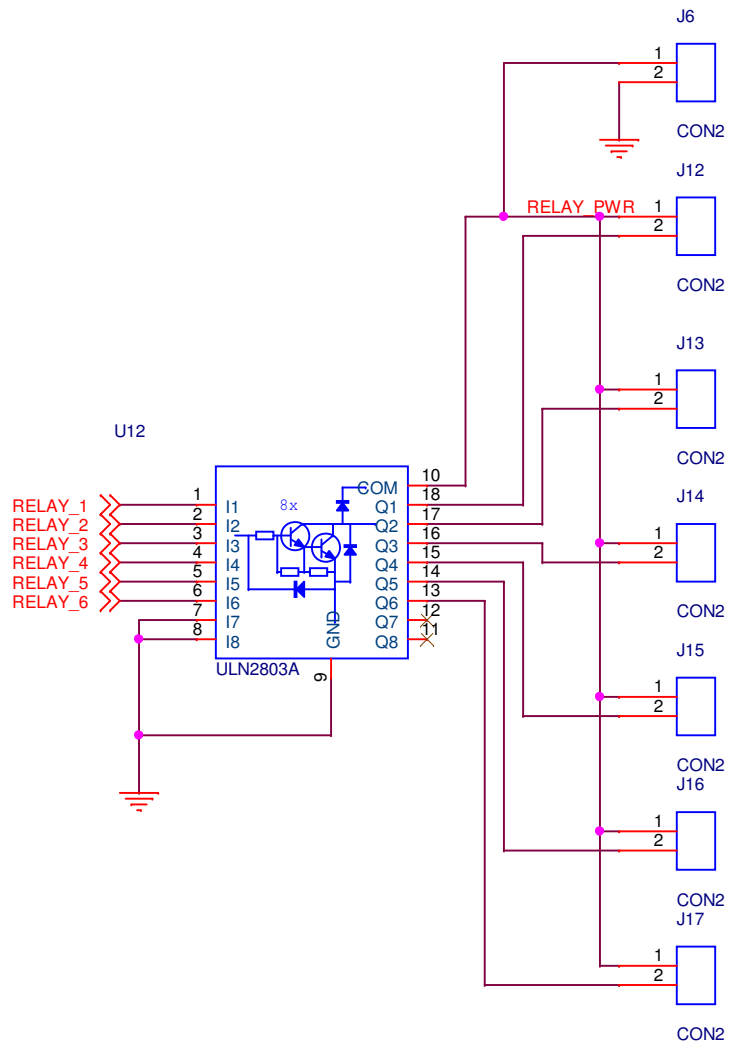

Not used. Do not install!

Title		
Gertboard		
Size	Document Number	Rev
A4	-	4
Date:	Sheet	1 of 6

Title		
Gertboard		
Size	Document Number	Rev
A4	-	4
Date:		Sheet 2 of 6

Title		
Gertboard		
Size	Document Number	Rev
A4	-	4
Date:	Sheet 3 of 6	
2	1	6

motor power nets named to make high current

Title		
Gertboard		
Size	Document Number	Rev
A4	-	3
Date:	Sheet 4 of 6	
2	1	6

Patch area

CON2-DNF

CON2-DNF

CON2-DNF

CON2-DNF

CON2-DNF

CON3-DNF

CON2-DNF

CON2-DNF

CON2-DNF

CON2-DNF

Title		
Gertboard		
Size	Document Number	Rev
A4	-	4
Date:	Sheet 5 of 6	

Title		
Gertboard		
Size	Document Number	Rev
A4	-	4
Date:	Sheet 6 of 6	