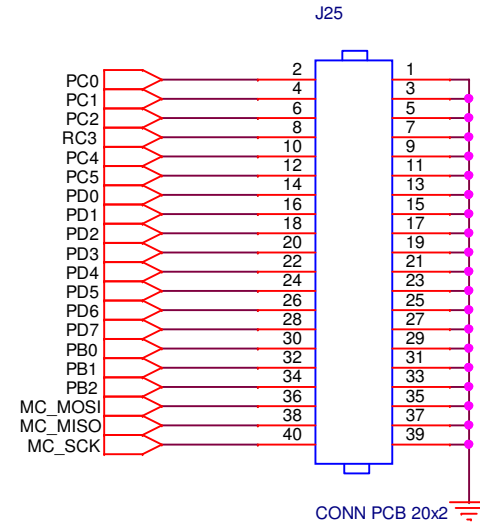

Title		
Gertboard		
Size	Document Number	Rev
A4	-	4
Date:	Sheet 6 of 6